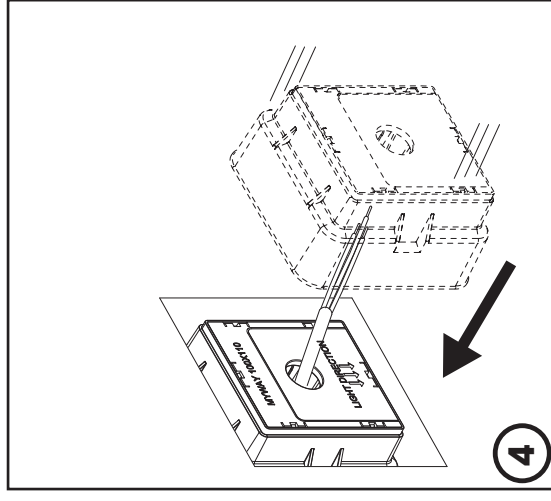

BOX cod.F4303000
for My Way 210x200
x=220 Y=70 z=230mm

BOX cod.F4302000
for My Way 110x200
x=220 Y=70 z=130mm

BOX cod.F4301000
for My Way 110x100
x=120 Y=70 z=130mm

FLOS
OUTDOOR