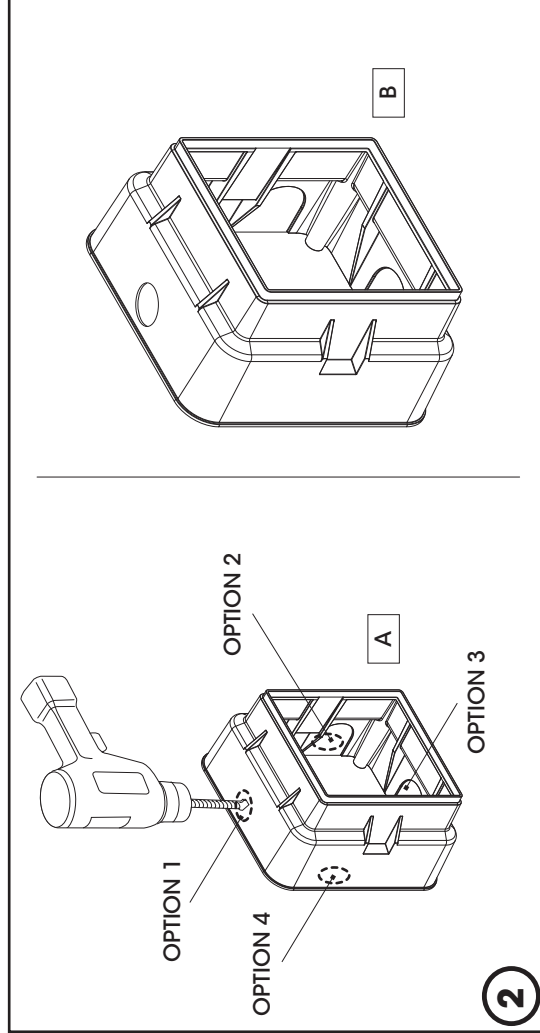

BOX cod.F4303000
for My Way 210x200
x=220 Y=70 z=230mm

BOX cod.F4302000
for My Way 110x200
x=220 Y=70 z=130mm

BOX cod.F4301000
for My Way 110x100
x=120 Y=70 z=130mm

FLOS
OUTDOOR