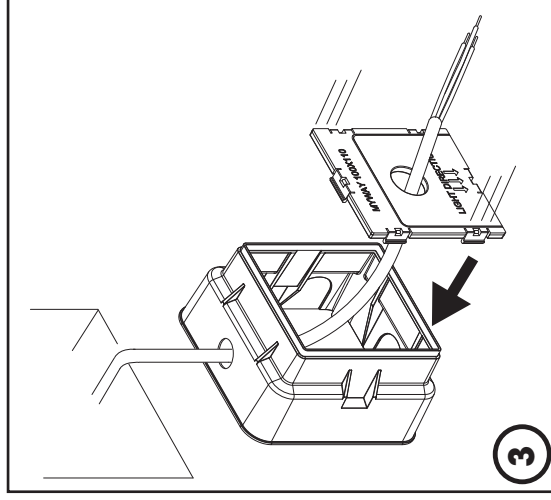

BOX cod.F4303000
for My Way 210x200
x=220 Y=70 z=230mm

BOX cod.F4302000
for My Way 110x200
x=220 Y=70 z=130mm

BOX cod.F4301000
for My Way 110x100
x=120 Y=70 z=130mm

FLOS
OUTDOOR