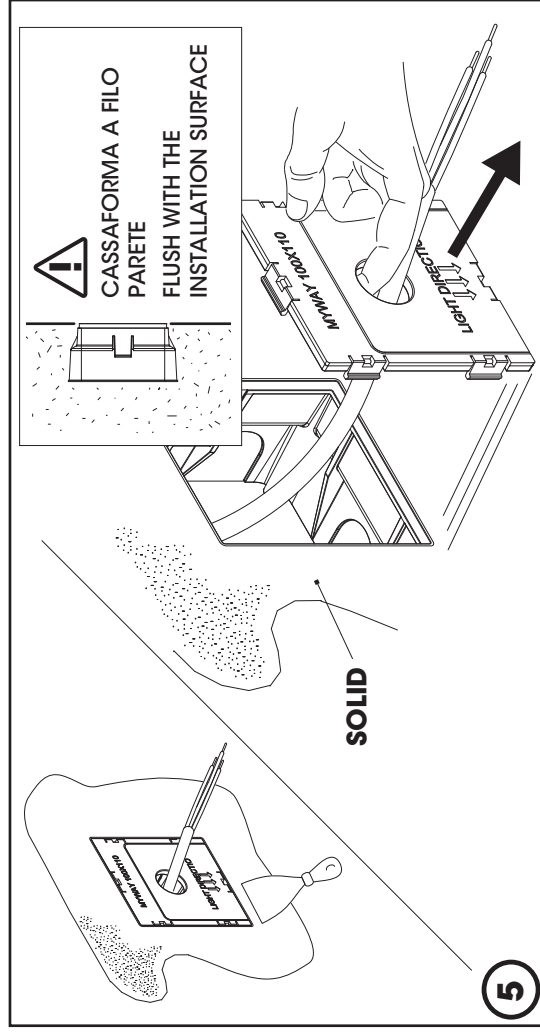

BOX cod.F4303000
for My Way 210x200
x=220 Y=70 z=230mm

BOX cod.F4302000
for My Way 110x200
x=220 Y=70 z=130mm

BOX cod.F4301000
for My Way 110x100
x=120 Y=70 z=130mm

FLOS
OUTDOOR