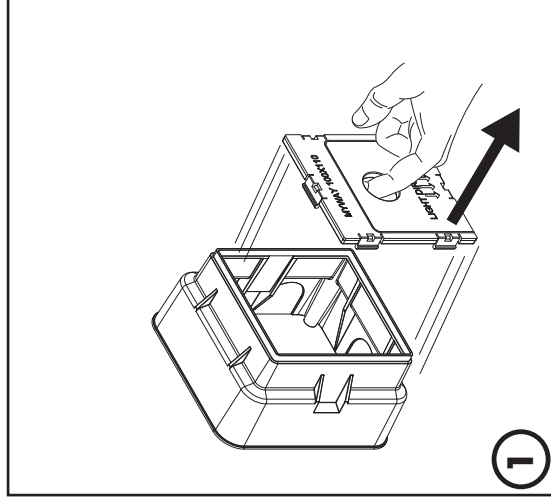

BOX cod.F4303000
for My Way 210x200
x=220 Y=70 z=230mm

BOX cod.F4302000
for My Way 110x200
x=220 Y=70 z=130mm

BOX cod.F4301000
for My Way 110x100
x=120 Y=70 z=130mm

FLOS
OUTDOOR